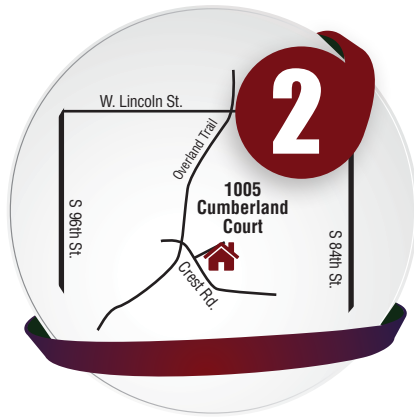

## April 7 & 8, 2018

12:00 pm to 5:00 pm

Tickets are \$10.00  
and available at each home featured.

\$1.00 from each ticket sold will go to benefit

[www.omahanari.org](http://www.omahanari.org)

**1 Gitt Construction Inc.**  
 Farnam 1600 Complex, 300 S 16th St.  
 10th Floor, Apt. 1001, Omaha  
 Take I-480 North to downtown area, exit onto Harney/  
 Farnam exit head east on Harney to downtown area  
 take a left(north) on S 16th St. Farnam building is  
 approx. 1/2 block up on the left.

**2 Superior Home Improvement, LLC**  
 1005 Cumberland Court, Papillion  
 From S 84th St. turn west onto W Lincoln St. Turn  
 south onto Overland Trail, then left onto Crest Rd. Turn  
 left onto Cumberland Court. Home is on the right.