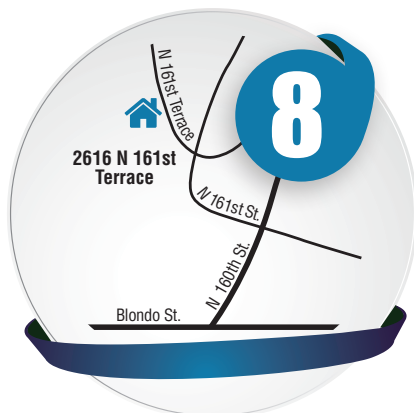

8 Highrock Design.Build.Remodel
2616 N 161st Terrace, Omaha
From Blond St. go north on N 160th St. Turn left onto
N 161st St. and then left on to N 161st Terrace. Home
is on the left.