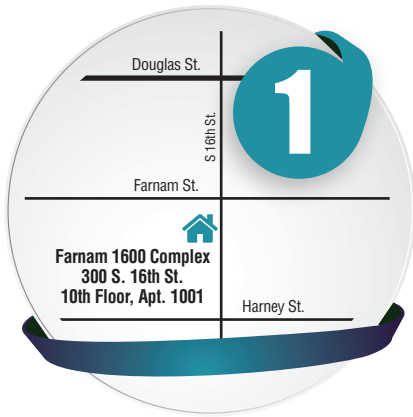

1 Gitt Construction Inc.
Farnam 1600 Complex, 300 S 16th St.
10th Floor, Apt. 1001, Omaha
Take I-480 North to downtown area, exit onto Harney/
Farnam exit head east on Harney to downtown area
take a left(north) on S 16th St. Farnam building is
approx. 1/2 block up on the left.